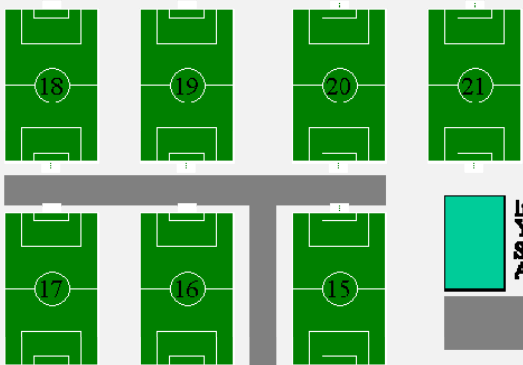

56th STREET

**LAWRENCE
SOCCER
COMPLEX
North Fields**

Indiana
Youth
Soccer
Association

W
M Concessions

PARKING

H
E
S
S
R
O
A
D

HARMON WAY

HESS ROAD

P
A
R
K
I
N
G

PARKING

P
A
R
K
I
N
G

P
A
R
K
I
N
G

Concessions
Women
Men

**LAWRENCE
SOCCER
COMPLEX
South Fields**