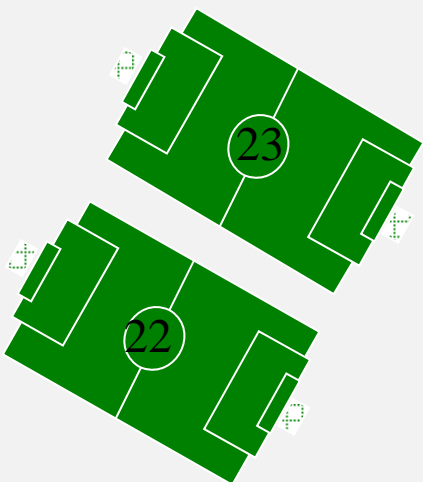

56th STREET

**LAWRENCE
SOCCER
COMPLEX
North Fields**

Indiana
Youth
Soccer
Association

W
M Concessions

PARKING

H
E
S
S
R
O
A
D

HARMON WAY

HESS ROAD

P
A
R
K
I
N
G

PARKING

P
A
R
K
I
N
G

P
A
R
K
I
N
G

Concessions
Women
Men

**LAWRENCE
SOCCER
COMPLEX
South Fields**